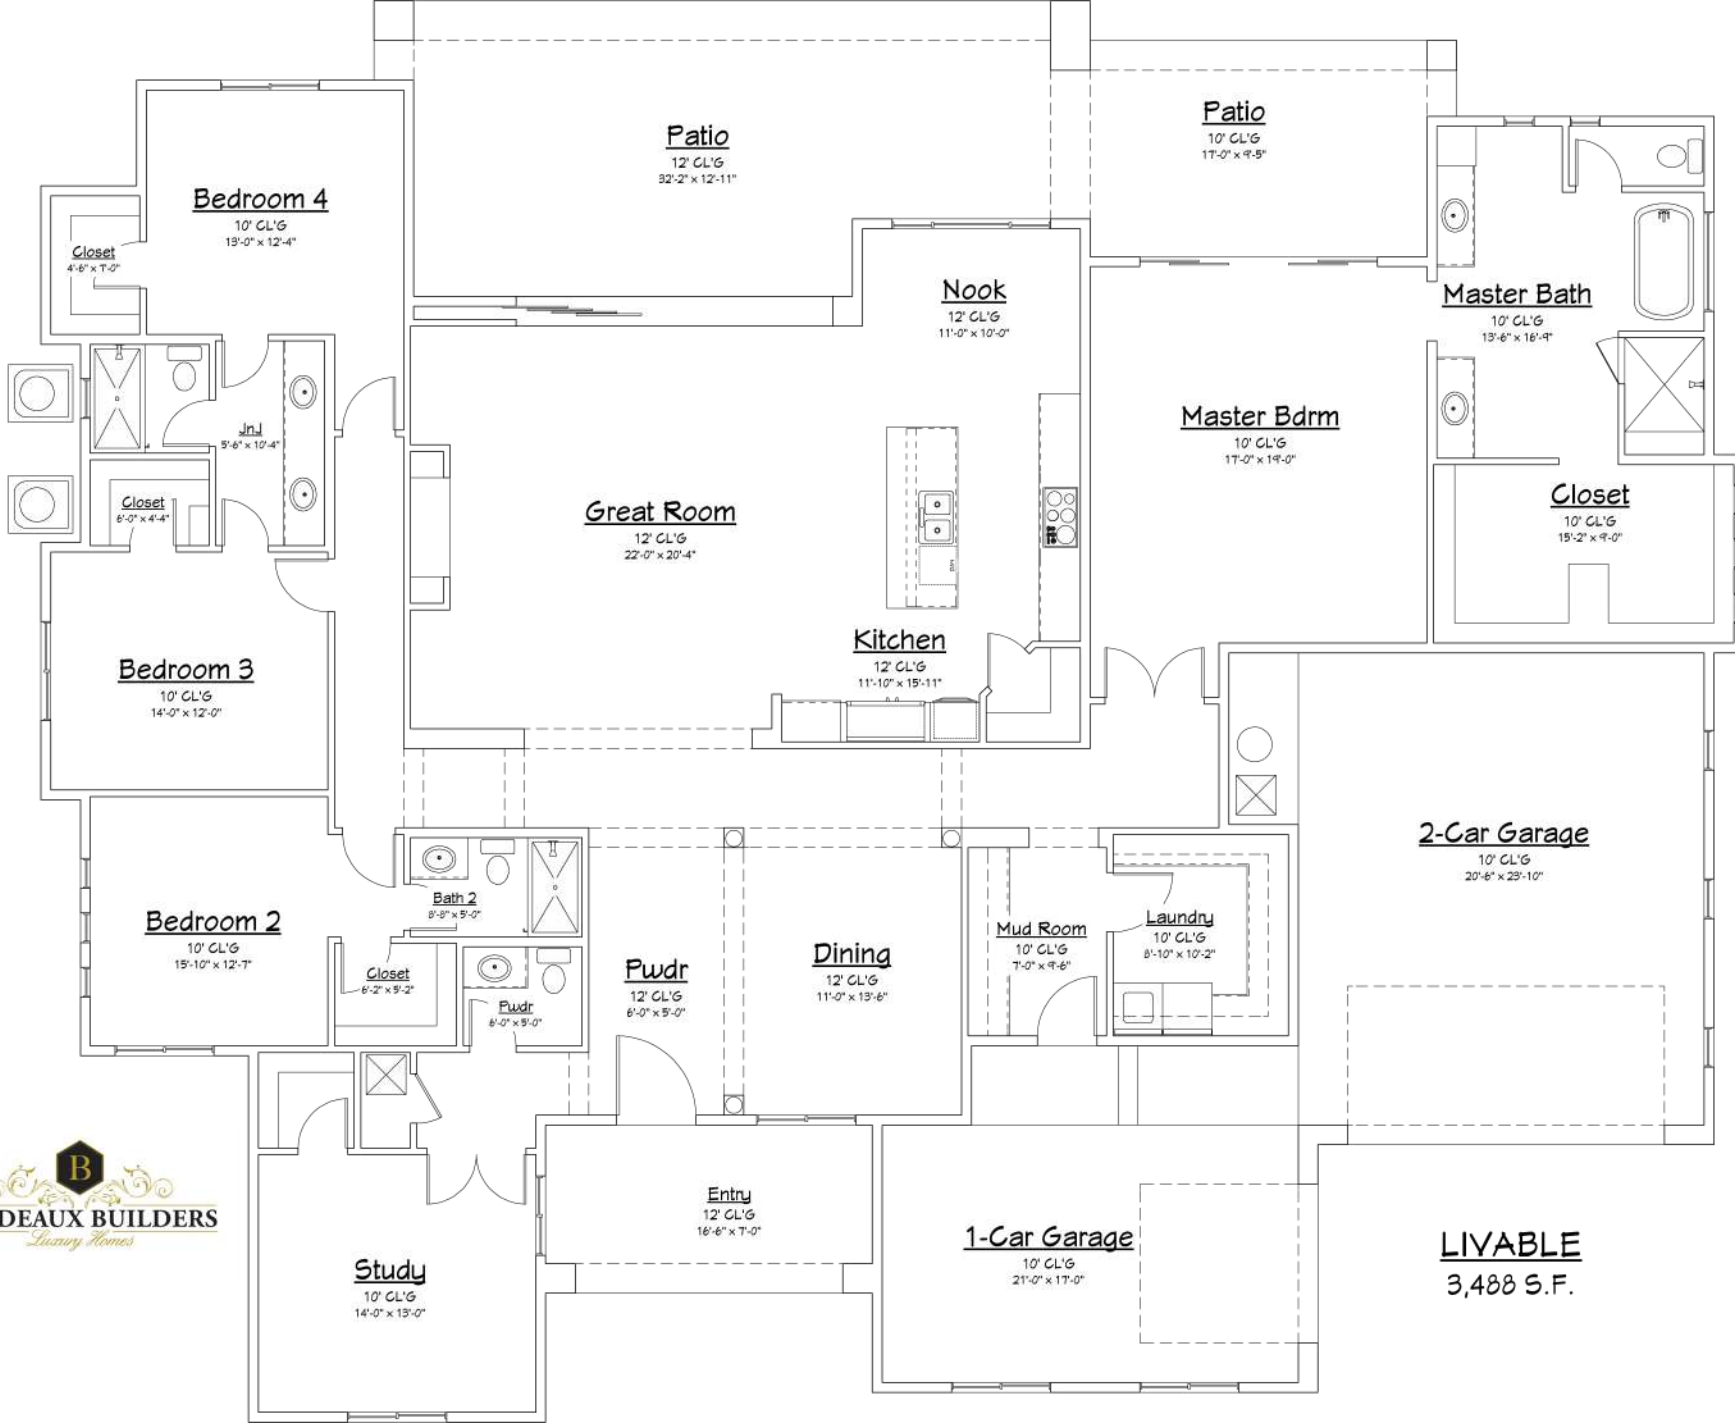

SCREEN WALLS

LIVABLE
3,488 S.F.